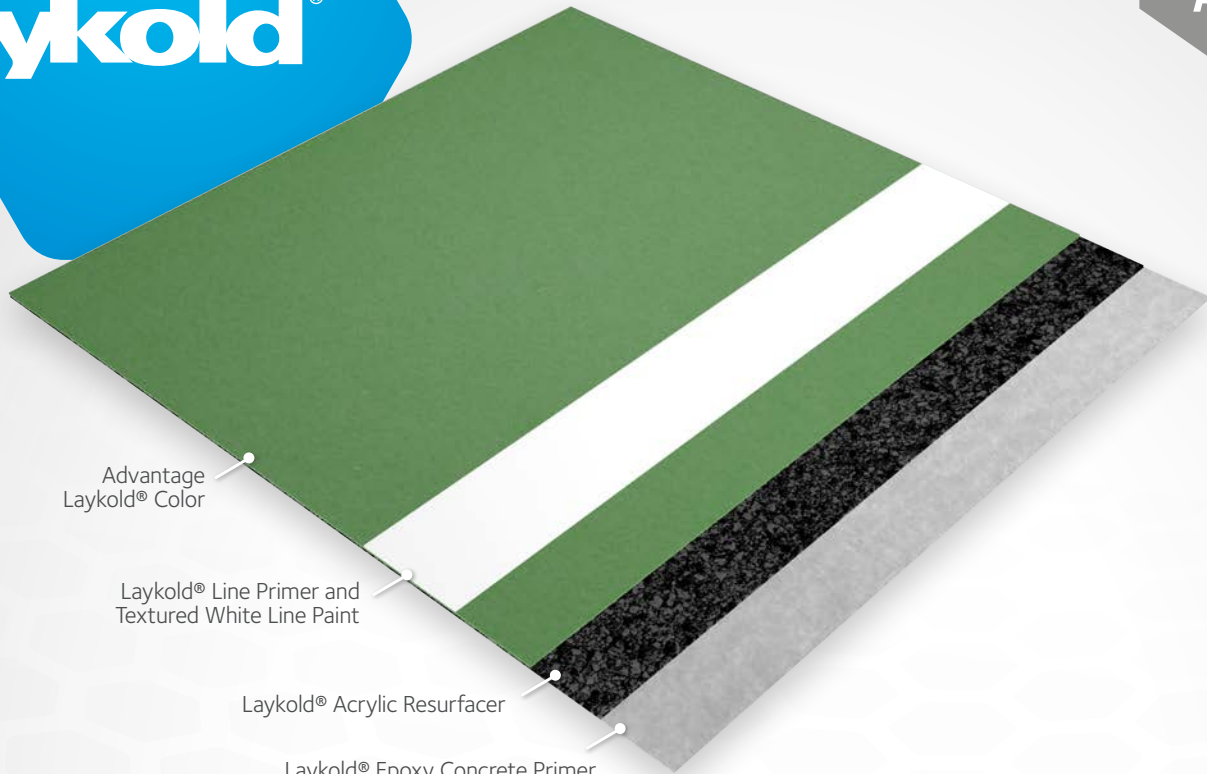

Laykold®

POWERED BY

Advantage Laykold® Color

Laykold® Line Primer and Textured White Line Paint

Laykold® Acrylic Resurfacer

Laykold® Epoxy Concrete Primer
Used on concrete substrates only

ADVANTAGE

Laykold® Advantage system is comprised of factory textured colors using a select blend of silica sands. Batch mixing is simplified, resulting in superior quality control and a consistent surface pace regardless of location or applicator. Designed for more demanding sports traffic.

*Highlight: Advantage is factory textured.

Highlights

- Certified Quality
- Designed for more demanding sports traffic
- Only acrylic surface made by an ISO 9001 and 14001 certified company in the United States
- Can be adjusted to meet desired court pace
- Versatile application-tennis, basketball, netball, in-line, multisport, play courts and more
- Environmentally friendly - does not contain asbestos, lead or mercury
- A wide variety of long lasting colors
- Superior reputation for over 75 years
- Custom colors available
- Nobody covers the court like Laykold®!

USA 724.452.1330

109 Conica Lane

PO Box 160, Harmony, PA 16037 USA

info@advpolytech.com

www.laykold.com • www.sportsbyapt.com

@aptworldwide

Laykold® is a registered trademark of APT Corporation

sportgroup
THE SURFACE SPECIALISTS